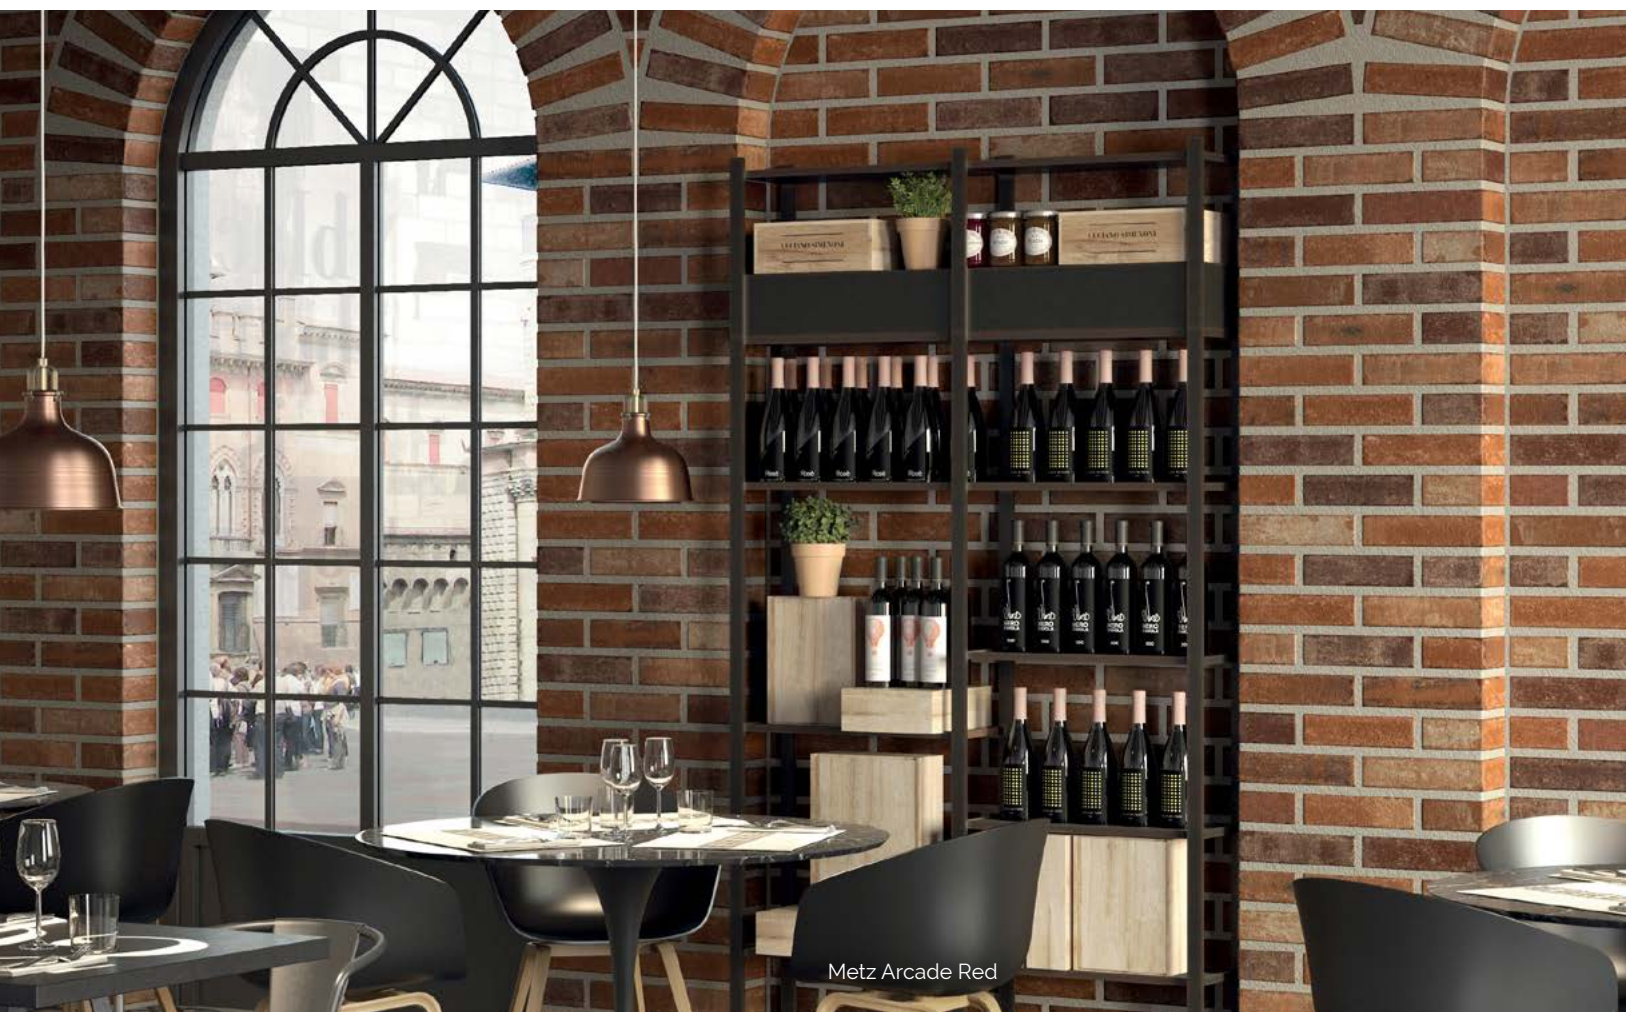

Metz Arcade Red