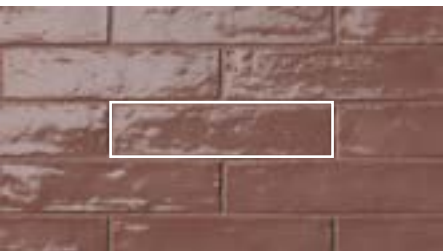

PONTE FLAME