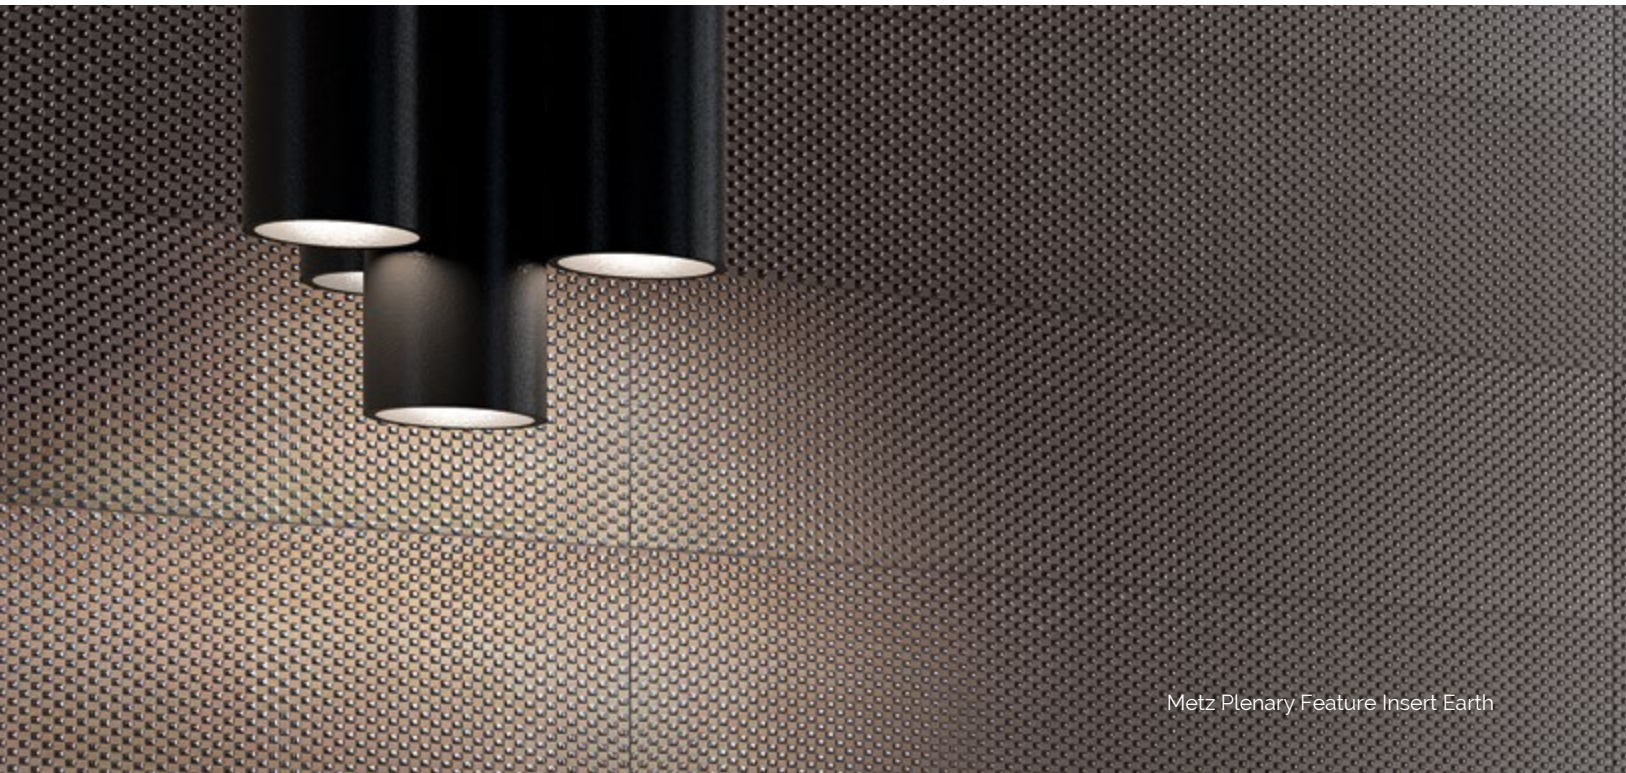

# METZ PLENARY - Matt 305 x 915mm

PLENARY  
CHALK

PLENARY  
CEMENT

PLENARY  
SAND

PLENARY  
EARTH

PLENARY  
PLEATED  
CHALK

PLENARY  
PLEATED  
CEMENT

PLENARY  
PLEATED  
SAND

PLENARY  
PLEATED  
EARTH

PLENARY  
FEATURE  
INSERT  
CHALK

PLENARY  
FEATURE  
INSERT  
CEMENT

PLENARY  
FEATURE  
INSERT  
EARTH

Metz Plenary Feature Insert Earth

Metz Plenary Earth

Metz Plenary Pleated Cement