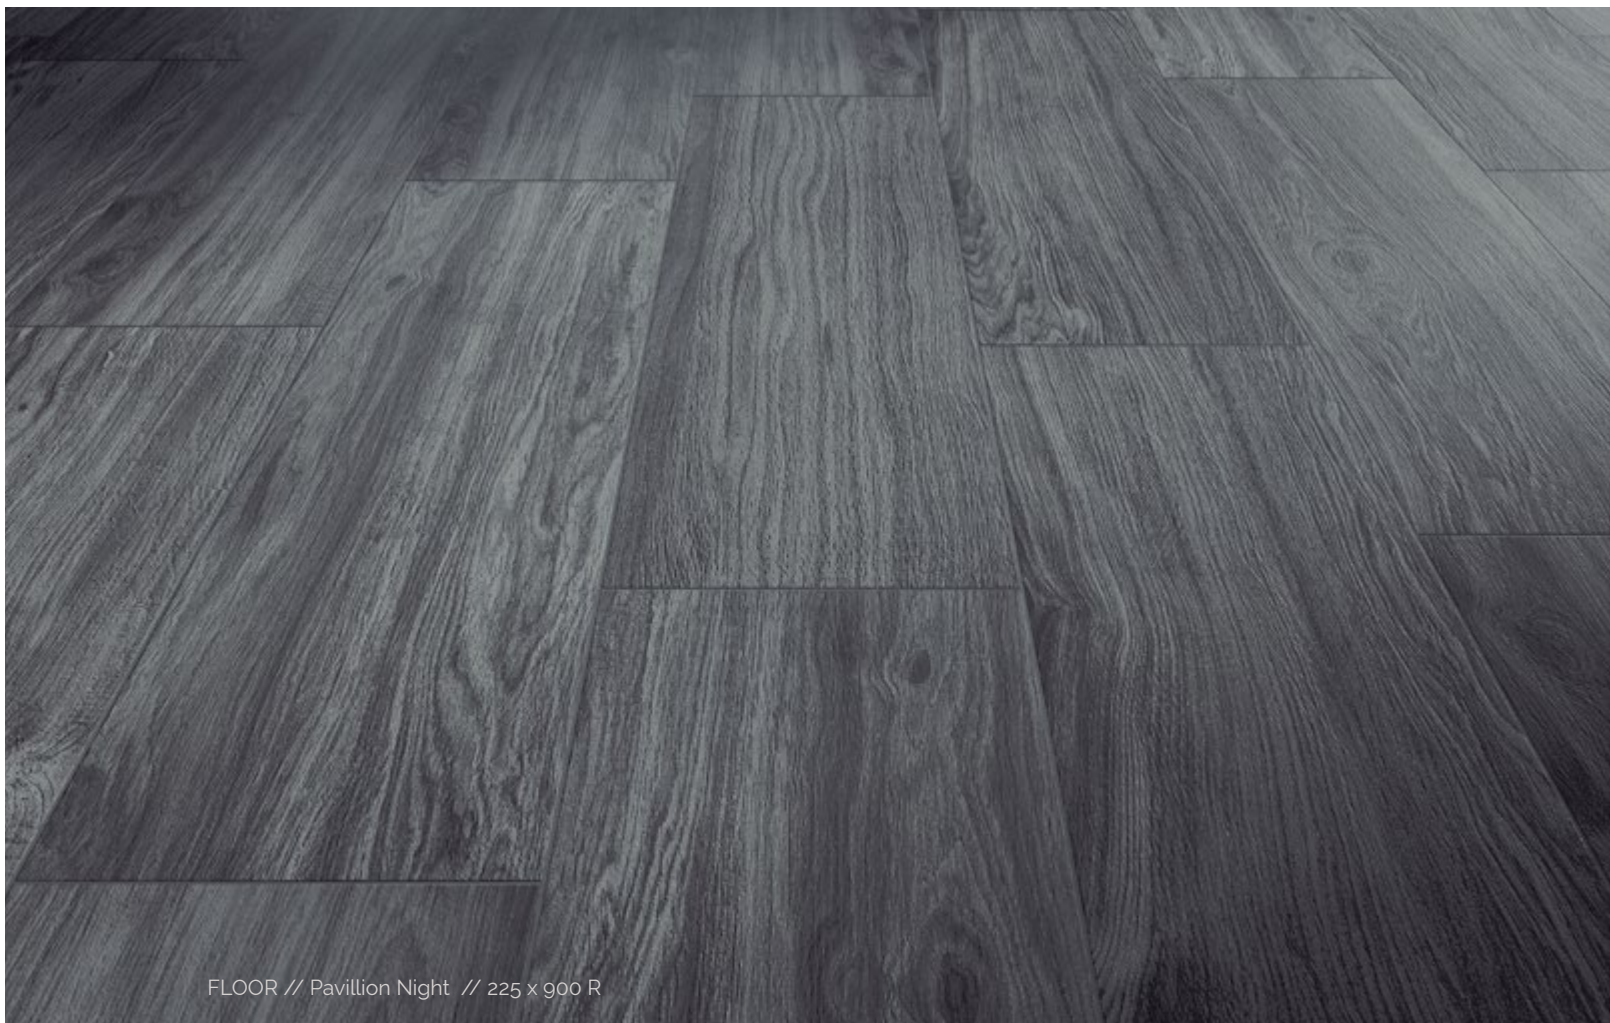

Metz Pavillion offers a highly detailed timber look in 7 shades. The lightest shades have a more subtle graining that gradually increases through to the darker tones. All the enduring technical benefits of a porcelain tile combined with the natural beauty and character of timber.