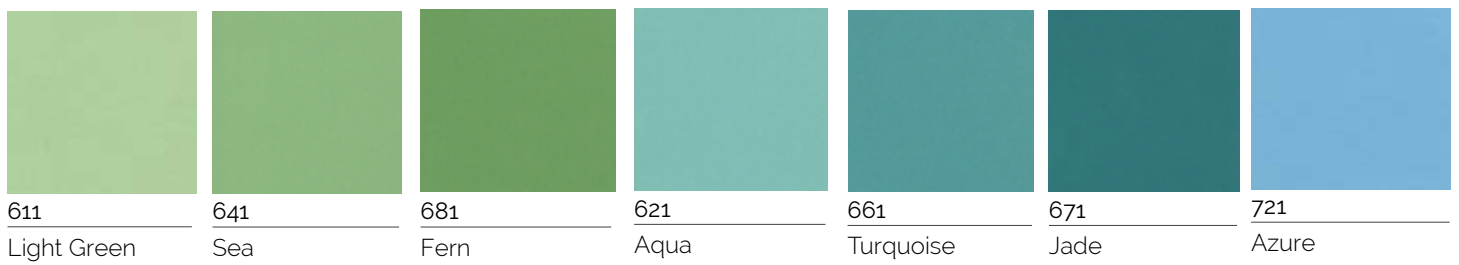

# METZ SIMPLICITY

Glazed vitrified tiles for bathrooms, cladding, pools and feature walls

## SEMI GLOSS

## GLOSS

370  
Bright Red

470  
Bright Orange

270  
Bright Yellow

630  
Yellow Green

650  
Lime

710  
Light Blue

970  
Anthrazite

590  
Cobalt Blue

990  
Black

900  
White  
Gloss