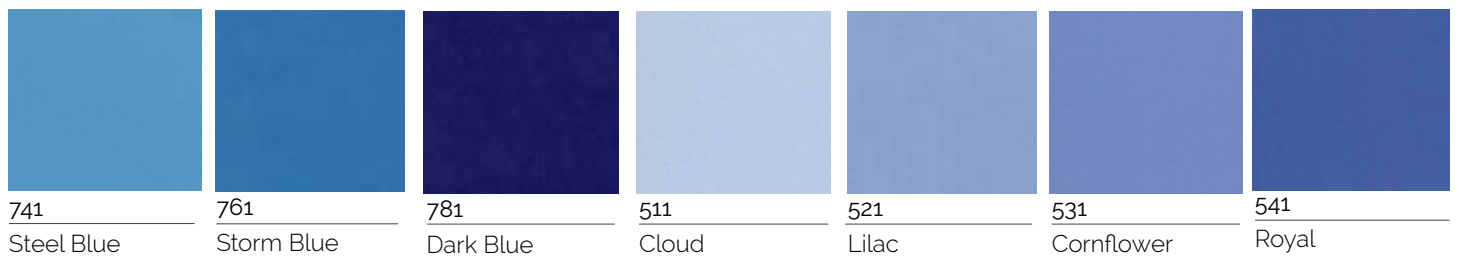

# METZ SIMPLICITY

Glazed vitrified tiles for bathrooms, cladding, pools and feature walls

## SEMI GLOSS

## GLOSS

370  
Bright Red

470  
Bright Orange

270  
Bright Yellow

630  
Yellow Green

650  
Lime

710  
Light Blue

970  
Anthrazite

590  
Cobalt Blue

990  
Black

900  
White  
Gloss