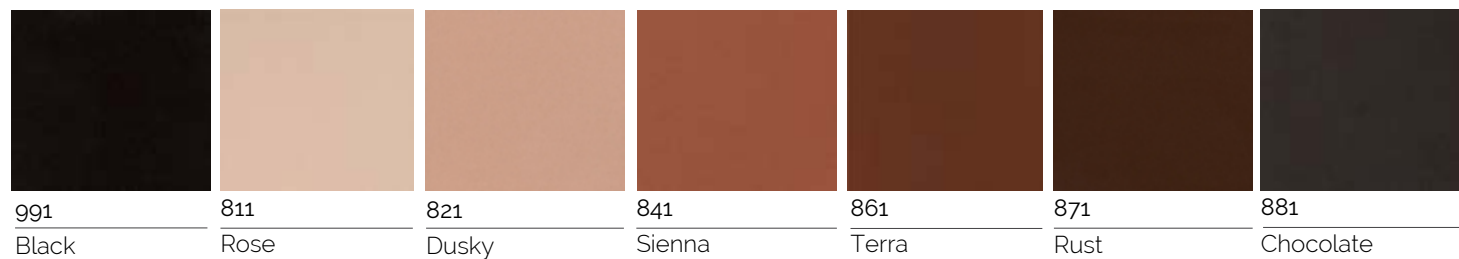

# METZ SIMPLICITY

Glazed vitrified tiles for bathrooms, cladding, pools and feature walls

## SEMI GLOSS

## GLOSS

370  
Bright Red

470  
Bright Orange

270  
Bright Yellow

630  
Yellow Green

650  
Lime

710  
Light Blue

970  
Anthrazite

590  
Cobalt Blue

990  
Black

900  
White  
Gloss