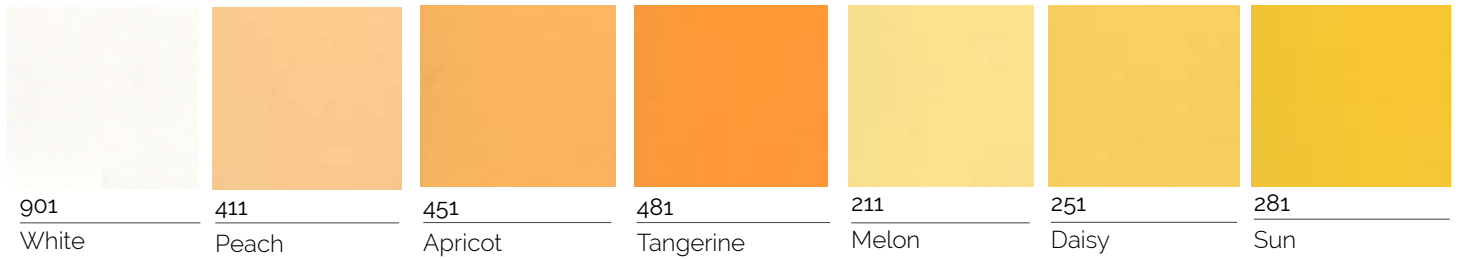

# METZ SIMPLICITY

Glazed vitrified tiles for bathrooms, cladding, pools and feature walls

## SEMI GLOSS

## GLOSS

370  
Bright Red

470  
Bright Orange

270  
Bright Yellow

630  
Yellow Green

650  
Lime

710  
Light Blue

970  
Anthrazite

590  
Cobalt Blue

990  
Black

900  
White  
Gloss