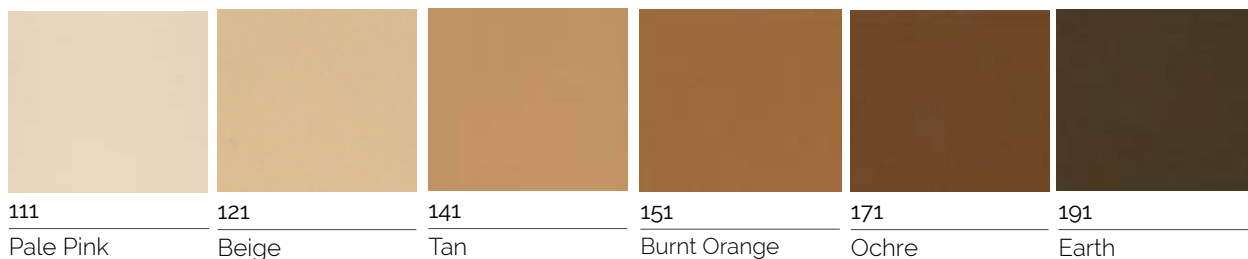

# METZ SIMPLICITY

Glazed vitrified tiles for bathrooms, cladding, pools and feature walls

## SEMI GLOSS

## GLOSS

370  
Bright Red

470  
Bright Orange

270  
Bright Yellow

630  
Yellow Green

650  
Lime

710  
Light Blue

970  
Anthrazite

590  
Cobalt Blue

990  
Black

900  
White  
Gloss