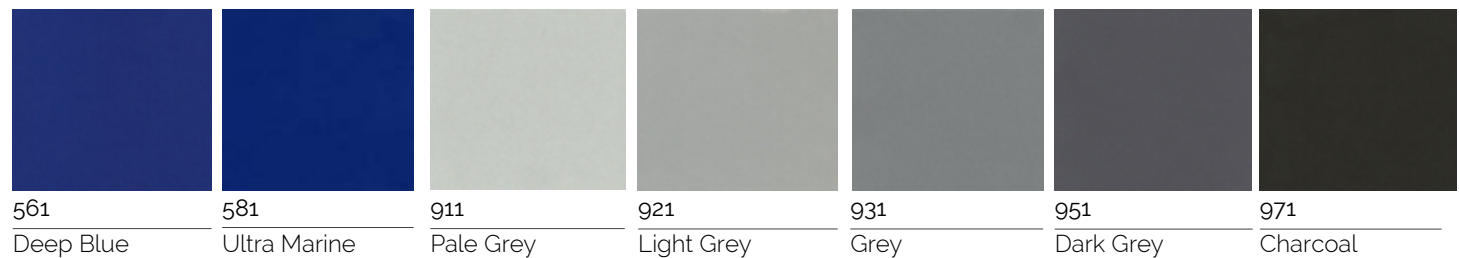

# METZ SIMPLICITY

Glazed vitrified tiles for bathrooms, cladding, pools and feature walls

## SEMI GLOSS

## GLOSS

370  
Bright Red

470  
Bright Orange

270  
Bright Yellow

630  
Yellow Green

650  
Lime

710  
Light Blue

970  
Anthrazite

590  
Cobalt Blue

990  
Black

900  
White  
Gloss