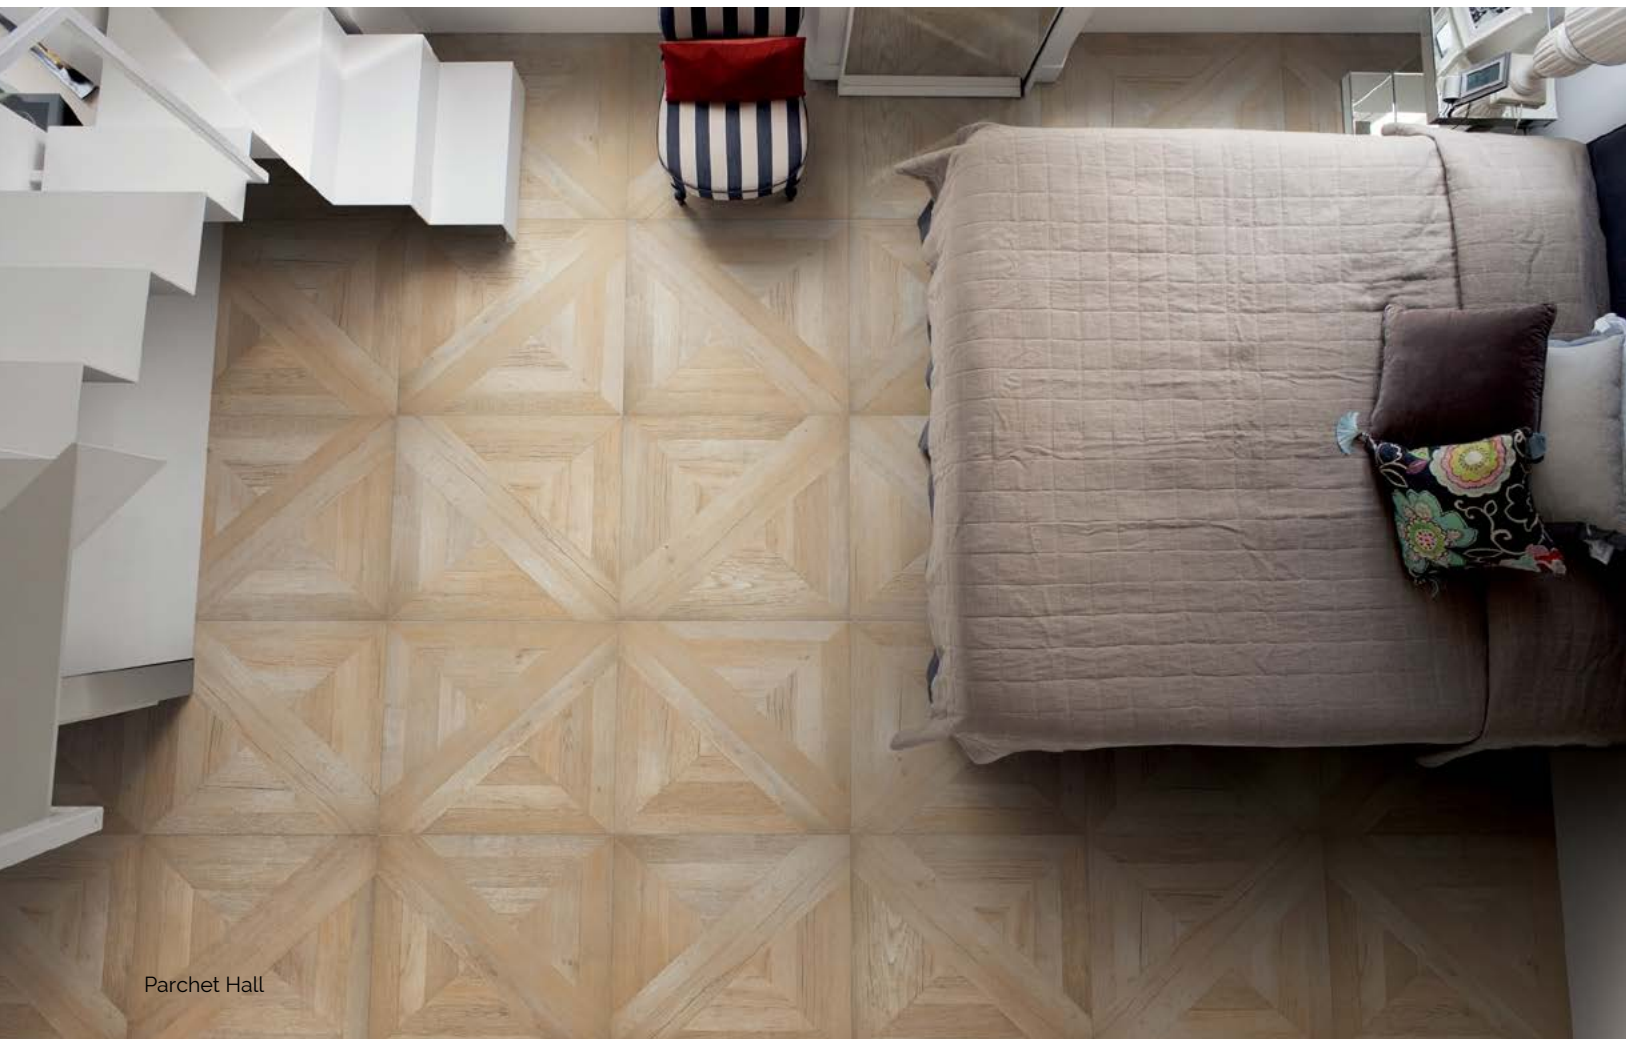

METZ ®

SPECIALTY CERAMIC TILES

PARCHET

Parchet Court

Parchet Hall

Parchet Library

Metz Parchet combines the most innovative ceramic technology with the prestige of age old traditions to create the most stunning parquet look porcelain tile available. 3 traditional tones achieved with inspiration from the character of hand planed wood, plus 2 interpretive shades being bleached greys and whites.

Parchet Lounge

PARCHET ARCADE

750 x 750 R

GRAIN STRUCTURED P3

PARCHET COURT

750 x 750 R

GRAIN STRUCTURED P3

PARCHET HALL

750 x 750 R

GRAIN STRUCTURED P3

PARCHET LIBRARY

750 x 750 R

GRAIN STRUCTURED P3

PARCHET LOUNGE

750 x 750 R

GRAIN STRUCTURED P3