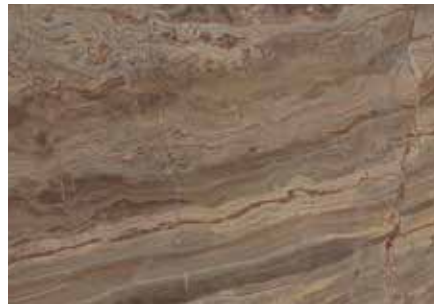

ECLIPSE ASIAGO

295 x 590 x 10mm **PLAIN, POLISHED**
 590 x 590 x 10mm **PLAIN, POLISHED**
 590 x 1180 x 10mm **PLAIN, POLISHED**

ECLIPSE BIRIMBAU

295 x 590 x 10mm **PLAIN, POLISHED**
 590 x 590 x 10mm **PLAIN, POLISHED**
 590 x 1180 x 10mm **PLAIN, POLISHED**