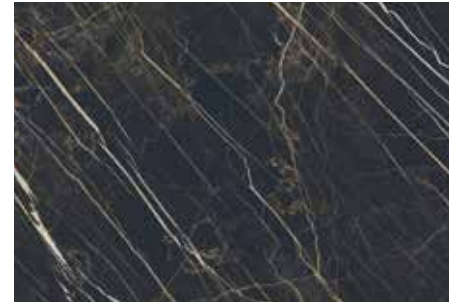

ECLIPSE NIGHT STORM

295 x 590 x 10mm	HONED, POLISHED
590 x 590 x 10mm	HONED, POLISHED
590 x 1180 x 10mm	HONED, POLISHED
450 x 900 x 10mm	HONED, POLISHED
900 x 900 x 10mm	HONED, POLISHED
900 x 1800 x 10mm	HONED, POLISHED
1180 x 1180 x 10mm	PLAIN, POLISHED
590 x 1180 x 6mm	PLAIN, POLISHED
1180 x 1180 x 6mm	PLAIN, POLISHED