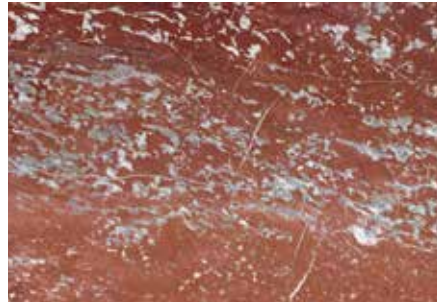

ECLIPSE ROSSO FRANCIA

295 x 590 x 10mm	HONED, POLISHED
590 x 590 x 10mm	HONED, POLISHED
590 x 1180 x 10mm	HONED, POLISHED
590 x 1180 x 6mm	PLAIN, POLISHED
1180 x 1180 x 6mm	PLAIN, POLISHED