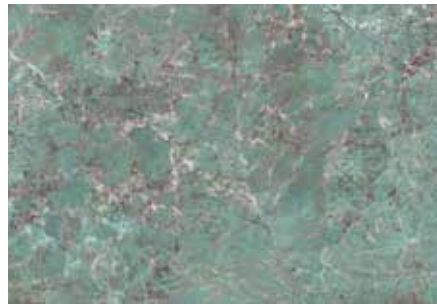

ECLIPSE CARRIBEAN GREEN

295 x 590 x 10mm	HONED, POLISHED
590 x 590 x 10mm	HONED, POLISHED
590 x 1180 x 10mm	HONED, POLISHED
590 x 1180 x 6mm	PLAIN, POLISHED
1180 x 1180 x 6mm	PLAIN, POLISHED