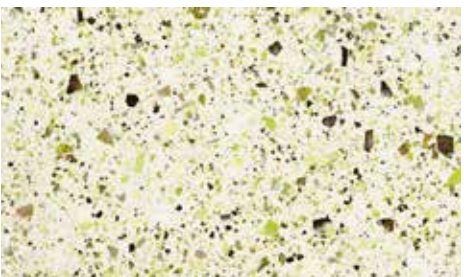

 METZ®

LIDO

Lido Blue

Lido White

Lido Graphite

Lido Zinc

Lido Beige

Metz Lido is the pinnacle of the evolution of technical porcelain. A porcelain tile in the terrazzo style with the absolute authenticity that only the inclusion of different colour chips in the tiles body mass can achieve. Available in 13 colours, in 3 different finishes.

LIDO BEIGE

LIDO GRAPHITE

# Premium Range

available sizes and finishes  
 600 x 600R, 600 x 1200 R - NATURAL P3, LAPPATO

LIDO CORAL

LIDO PINK

LIDO YELLOW

LIDO GREEN

LIDO BLUE

*All sizes are nominal, please consult Metz for exact dimensions of available stock at time of ordering // Minimum quantities may apply for other than the items shown  
 Colour reproduction from printing is indicative only - please consult Metz for product samples*