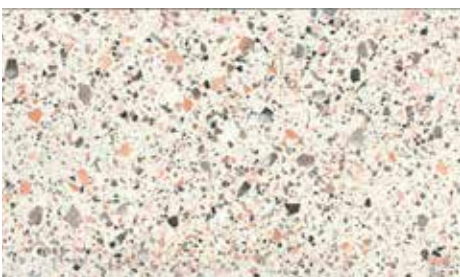

 METZ®

LIDO

Lido Blue

Lido White

Lido Graphite

Lido Zinc

Lido Beige

Metz Lido is the pinnacle of the evolution of technical porcelain. A porcelain tile in the terrazzo style with the absolute authenticity that only the inclusion of different colour chips in the tiles body mass can achieve. Available in 13 colours, in 3 different finishes.

# Standard Range

available sizes and finishes:  
 200 x 200 R - LAPPATO  
 300 x 600R, 600 x 600R, 600 x 1200 R - NATURAL P3, STRUTT P3, LAPPATO

LIDO WHITE

LIDO ZINC

LIDO SILVER

LIDO GREY

LIDO IVORY

LIDO EARTH

LIDO BEIGE

LIDO GRAPHITE

# Premium Range

available sizes and finishes  
 600 x 600R, 600 x 1200 R - NATURAL P3, LAPPATO

LIDO CORAL

LIDO PINK

LIDO YELLOW

LIDO GREEN

LIDO BLUE

*All sizes are nominal, please consult Metz for exact dimensions of available stock at time of ordering // Minimum quantities may apply for other than the items shown  
 Colour reproduction from printing is indicative only - please consult Metz for product samples*