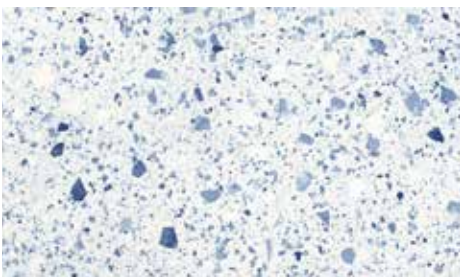

 METZ®

LIDO

Lido Blue

Lido White

Lido Graphite

Lido Zinc

Lido Beige

Metz Lido is the pinnacle of the evolution of technical porcelain. A porcelain tile in the terrazzo style with the absolute authenticity that only the inclusion of different colour chips in the tiles body mass can achieve. Available in 13 colours, in 3 different finishes.

# Premium Range

available sizes and finishes  
 600 x 600R, 600 x 1200 R - NATURAL P3, LAPPATO

LIDO CORAL

LIDO PINK

LIDO YELLOW

LIDO GREEN

LIDO BLUE

*All sizes are nominal, please consult Metz for exact dimensions of available stock at time of ordering // Minimum quantities may apply for other than the items shown  
 Colour reproduction from printing is indicative only - please consult Metz for product samples*