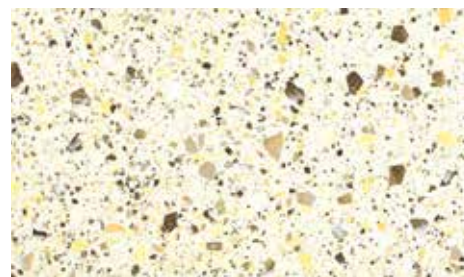

 METZ®

LIDO

Lido Blue

Lido White

Lido Graphite

Lido Zinc

Lido Beige

Metz Lido is the pinnacle of the evolution of technical porcelain. A porcelain tile in the terrazzo style with the absolute authenticity that only the inclusion of different colour chips in the tiles body mass can achieve. Available in 13 colours, in 3 different finishes.

LIDO BEIGE

LIDO GRAPHITE

# Premium Range

available sizes and finishes  
 600 x 600R, 600 x 1200 R - NATURAL P3, LAPPATO

LIDO CORAL

LIDO PINK

LIDO YELLOW

LIDO GREEN

LIDO BLUE

*All sizes are nominal, please consult Metz for exact dimensions of available stock at time of ordering // Minimum quantities may apply for other than the items shown  
 Colour reproduction from printing is indicative only - please consult Metz for product samples*