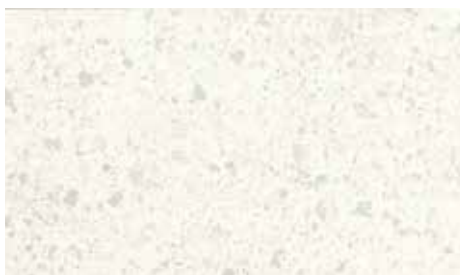

 METZ®

LIDO

Lido Blue

Lido White

Lido Graphite

Lido Zinc

Lido Beige

Metz Lido is the pinnacle of the evolution of technical porcelain. A porcelain tile in the terrazzo style with the absolute authenticity that only the inclusion of different colour chips in the tiles body mass can achieve. Available in 13 colours, in 3 different finishes.

Lido Beige

Lido Coral

# Standard Range

available sizes and finishes:  
 200 x 200 R - LAPPATO  
 300 x 600R, 600 x 600R, 600 x 1200 R - NATURAL P3, STRUTT P3, LAPPATO

LIDO WHITE

LIDO ZINC

LIDO SILVER

LIDO GREY

LIDO IVORY

LIDO EARTH

LIDO BEIGE

LIDO GRAPHITE