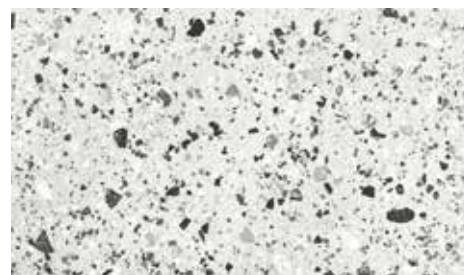

 METZ®

LIDO

Lido Blue

Lido White

Lido Graphite

Lido Zinc

Lido Beige

Metz Lido is the pinnacle of the evolution of technical porcelain. A porcelain tile in the terrazzo style with the absolute authenticity that only the inclusion of different colour chips in the tiles body mass can achieve. Available in 13 colours, in 3 different finishes.

# Standard Range

available sizes and finishes:  
 200 x 200 R - LAPPATO  
 300 x 600R, 600 x 600R, 600 x 1200 R - NATURAL P3, STRUTT P3, LAPPATO

LIDO WHITE

LIDO ZINC

LIDO SILVER

LIDO GREY

LIDO IVORY

LIDO EARTH

LIDO BEIGE

LIDO GRAPHITE