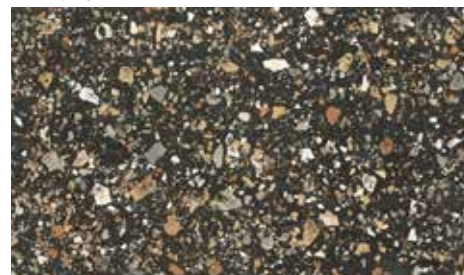

 METZ®

LIDO

Lido Blue

Lido White

Lido Graphite

Lido Zinc

Lido Beige

Metz Lido is the pinnacle of the evolution of technical porcelain. A porcelain tile in the terrazzo style with the absolute authenticity that only the inclusion of different colour chips in the tiles body mass can achieve. Available in 13 colours, in 3 different finishes.

Lido Beige

Lido Coral

# Standard Range

available sizes and finishes:  
 200 x 200 R - LAPPATO  
 300 x 600R, 600 x 600R, 600 x 1200 R - NATURAL P3, STRUTT P3, LAPPATO

LIDO WHITE

LIDO ZINC

LIDO SILVER

LIDO GREY

LIDO IVORY

LIDO EARTH

LIDO BEIGE

LIDO GRAPHITE