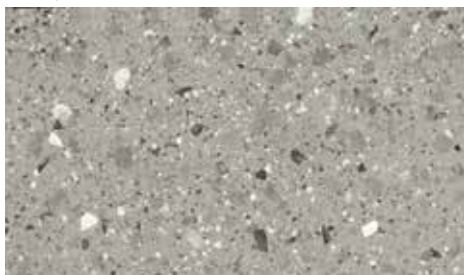

 METZ®

LIDO

Lido Blue

Lido White

Lido Graphite

Lido Zinc

Lido Beige

Metz Lido is the pinnacle of the evolution of technical porcelain. A porcelain tile in the terrazzo style with the absolute authenticity that only the inclusion of different colour chips in the tiles body mass can achieve. Available in 13 colours, in 3 different finishes.

# Standard Range

available sizes and finishes:  
 200 x 200 R - LAPPATO  
 300 x 600R, 600 x 600R, 600 x 1200 R - NATURAL P3, STRUTT P3, LAPPATO

LIDO WHITE

LIDO ZINC

LIDO SILVER

LIDO GREY

LIDO IVORY

LIDO EARTH

LIDO BEIGE

LIDO GRAPHITE