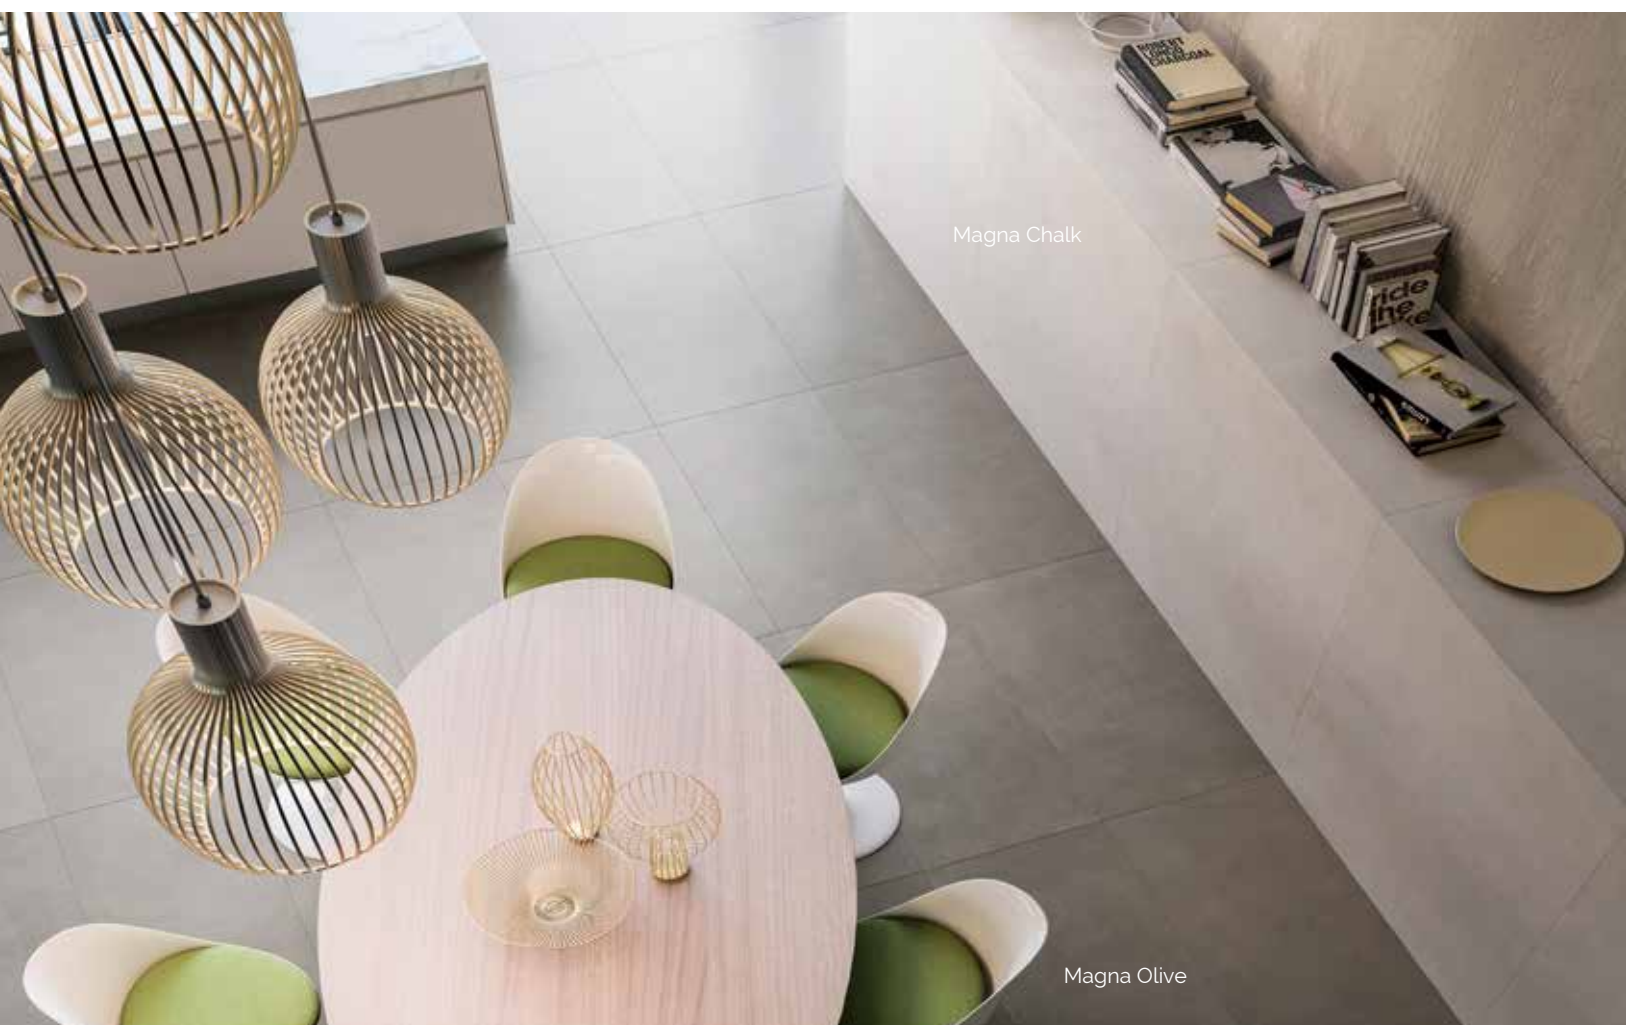

 METZ®

MAGNA

Magna Lead

Magna Steel

Magna Chalk

Magna Olive

Magna Carbon

The surface of the Metz Magna tiles offers a subtle 3-dimensional look even though it is completely flat. It is reminiscent of fine fabric or stereoscopic images that seem to vary with the viewing aspect. The overall character strikes an excellent balance for the giant formats available with sufficient interest for standard size products. Also produced in several funky feature designs – Sketch.

Decor Tiles

MAGNA SKETCH 1

MAGNA SKETCH 2

Available sizes:
300 x 600 R
600 x 600 R

Colours:
Carbon, Lead, Steel, Olive, Chalk

MAGNA SKETCH 3

WALL
Magna Chalk // 600 x 1200 R
Magna Sketch 1 Chalk // 600 x 600