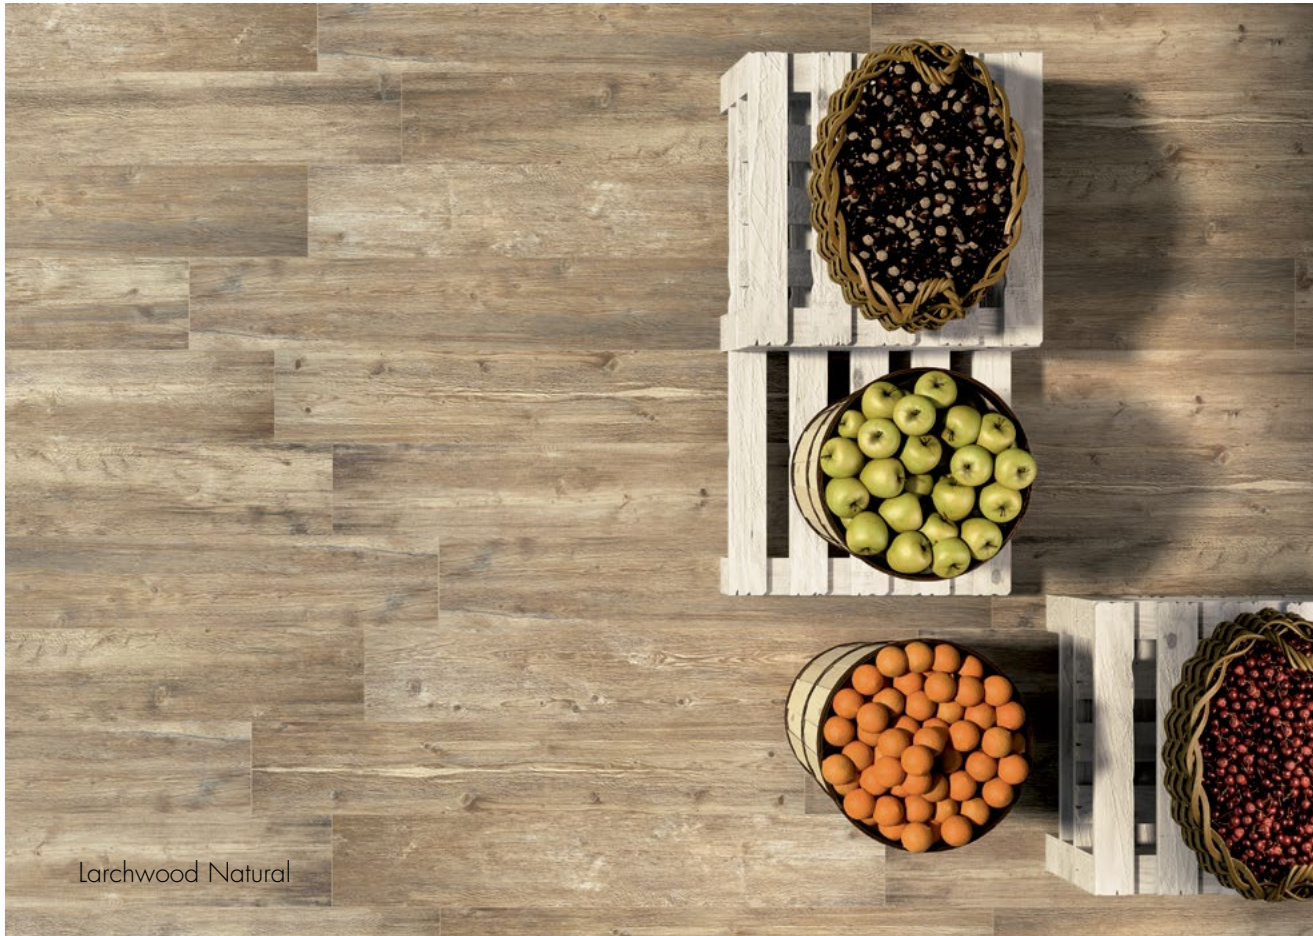

LARCHWOOD

Larchwood Fresh

METZ®

METZ LARCHWOOD series takes its inspiration from the character filled timber of the Larch tree, used in the rural cottages and barns of Northern Europe. The level of definition in both appearance and structure, surely makes Larchwood one of the most stunning timber look porcelain tiles ever produced.

VARIATION

ORIGIN

ITALY

LARCHWOOD GRAIN STRUCTURED

SLIP RESISTANCE // LOW / P3

750 x 750

Fresh, Natural, Sun, Shade

Grain Structured is a lightly structured P3 finish that emulates the wood grain of natural timber.