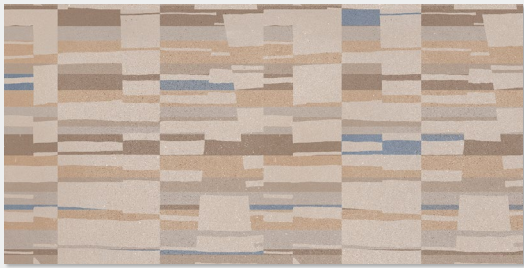

TANAMI ILLUSION DECO

600 x 1200

Natural P3