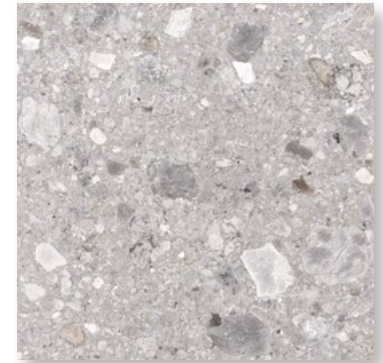

600 x 600

Anthracite, Beige, Brown, Grey

MicroGRIP® provides high slip resistant performance for demanding commercial traffic areas, external paths and ramps. The flat mild textured surface of the MicroGRIP® finish provides the ideal balance between long term sustainable slip resistance and ease of cleaning. All colours and formats in Metz Bergamo can be produced in the MicroGRIP® surface, however minimum quantities may apply for other than the items shown.

BERGAMO

Stone Look Tiles

COLOURS

Anthracite, Beige, Brown, Grey

SIZES

600 x 600

FINISHES

Natural P3
MicroGRIP® P5

VARIATION

ORIGIN

ITALY

 **METZ®**

 QUALITY EUROPEAN TILES

BERGAMO BEIGE

600 x 600 Natural P3
600 x 600 MicroGRIP® P5

BERGAMO BROWN

600 x 600 Natural P3
600 x 600 MicroGRIP® P5

BERGAMO GREY

600 x 600 Natural P3
600 x 600 MicroGRIP® P5

BERGAMO ANTHRACITE

600 x 600 MicroGRIP® P5

Bergamo Brown

Bergamo Beige
Cairns Airport, QLD

 **METZ**®