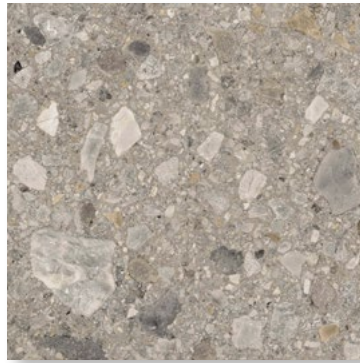

600 x 600

Anthracite, Beige, Brown, Grey

MicroGRIP® provides high slip resistant performance for demanding commercial traffic areas, external paths and ramps. The flat mild textured surface of the MicroGRIP® finish provides the ideal balance between long term sustainable slip resistance and ease of cleaning. All colours and formats in Metz Bergamo can be produced in the MicroGRIP® surface, however minimum quantities may apply for other than the items shown.

BERGAMO

Stone Look Tiles

COLOURS

Anthracite, Beige, Brown, Grey

SIZES

600 x 600

FINISHES

Natural P3
MicroGRIP® P5

VARIATION

ORIGIN

ITALY

 **METZ®**

 QUALITY EUROPEAN TILES

BERGAMO BEIGE

600 x 600 Natural P3
600 x 600 MicroGRIP® P5

BERGAMO BROWN

600 x 600 Natural P3
600 x 600 MicroGRIP® P5

BERGAMO GREY

600 x 600 Natural P3
600 x 600 MicroGRIP® P5

BERGAMO ANTHRACITE

600 x 600 MicroGRIP® P5

Bergamo Brown

Bergamo Beige
Cairns Airport, QLD

 **METZ**®