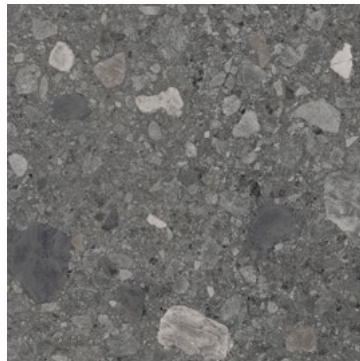

BERGAMO ANTHRACITE

600 x 600   MicroGRIP® P5